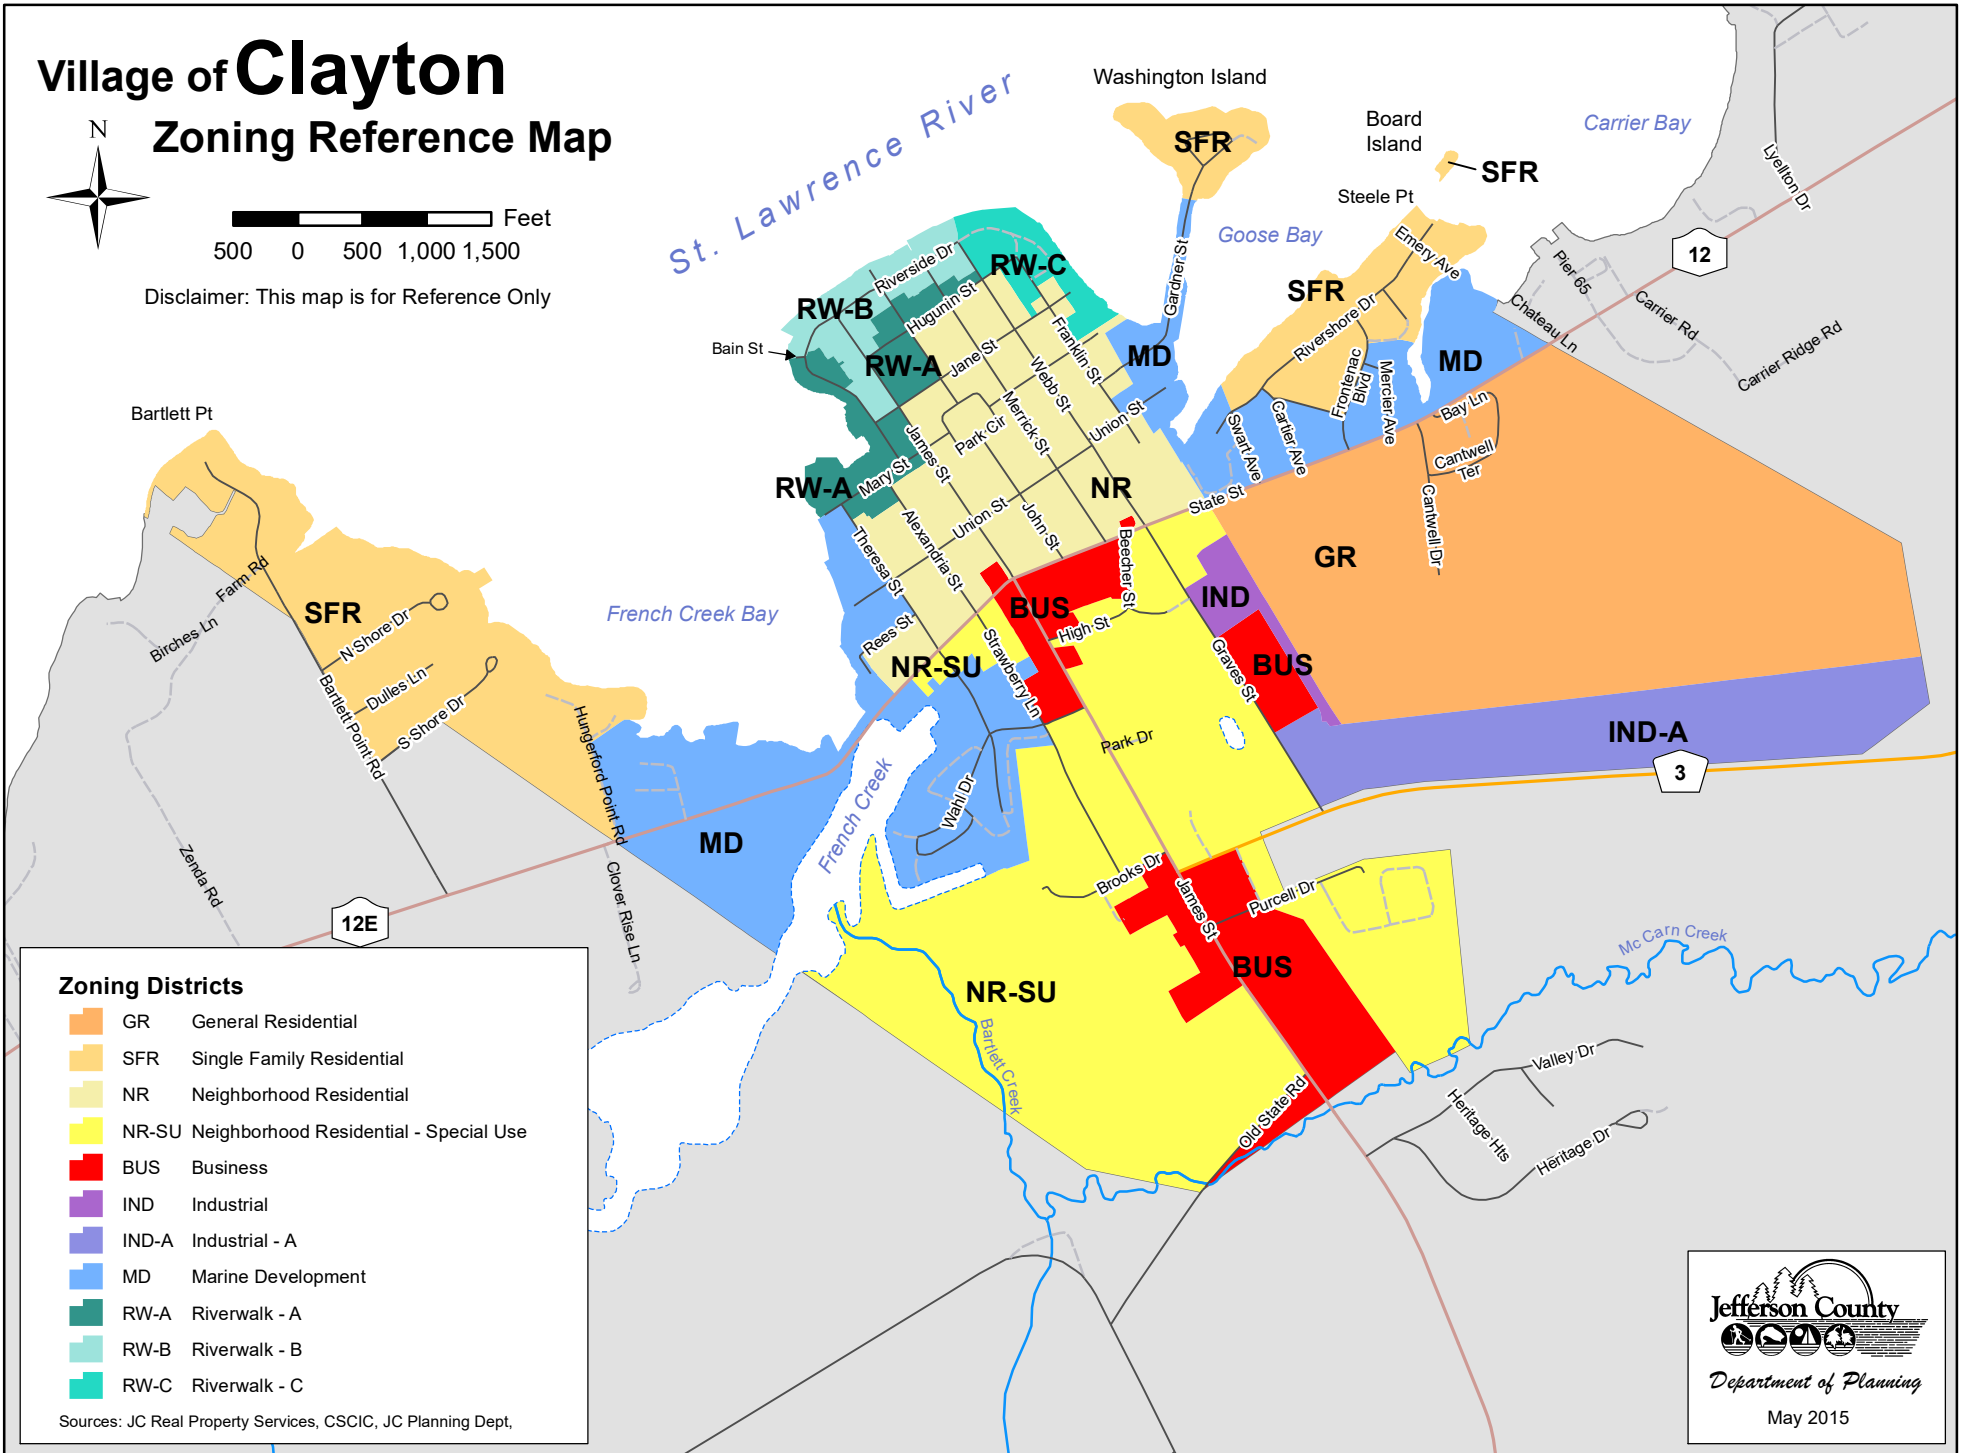

Village of Clayton

Zoning Reference Map

Disclaimer: This map is for Reference Only

Zoning Districts

- GR General Residential
- SFR Single Family Residential
- NR Neighborhood Residential
- NR-SU Neighborhood Residential - Special Use
- BUS Business
- IND Industrial
- IND-A Industrial - A
- MD Marine Development
- RW-A Riverwalk - A
- RW-B Riverwalk - B
- RW-C Riverwalk - C