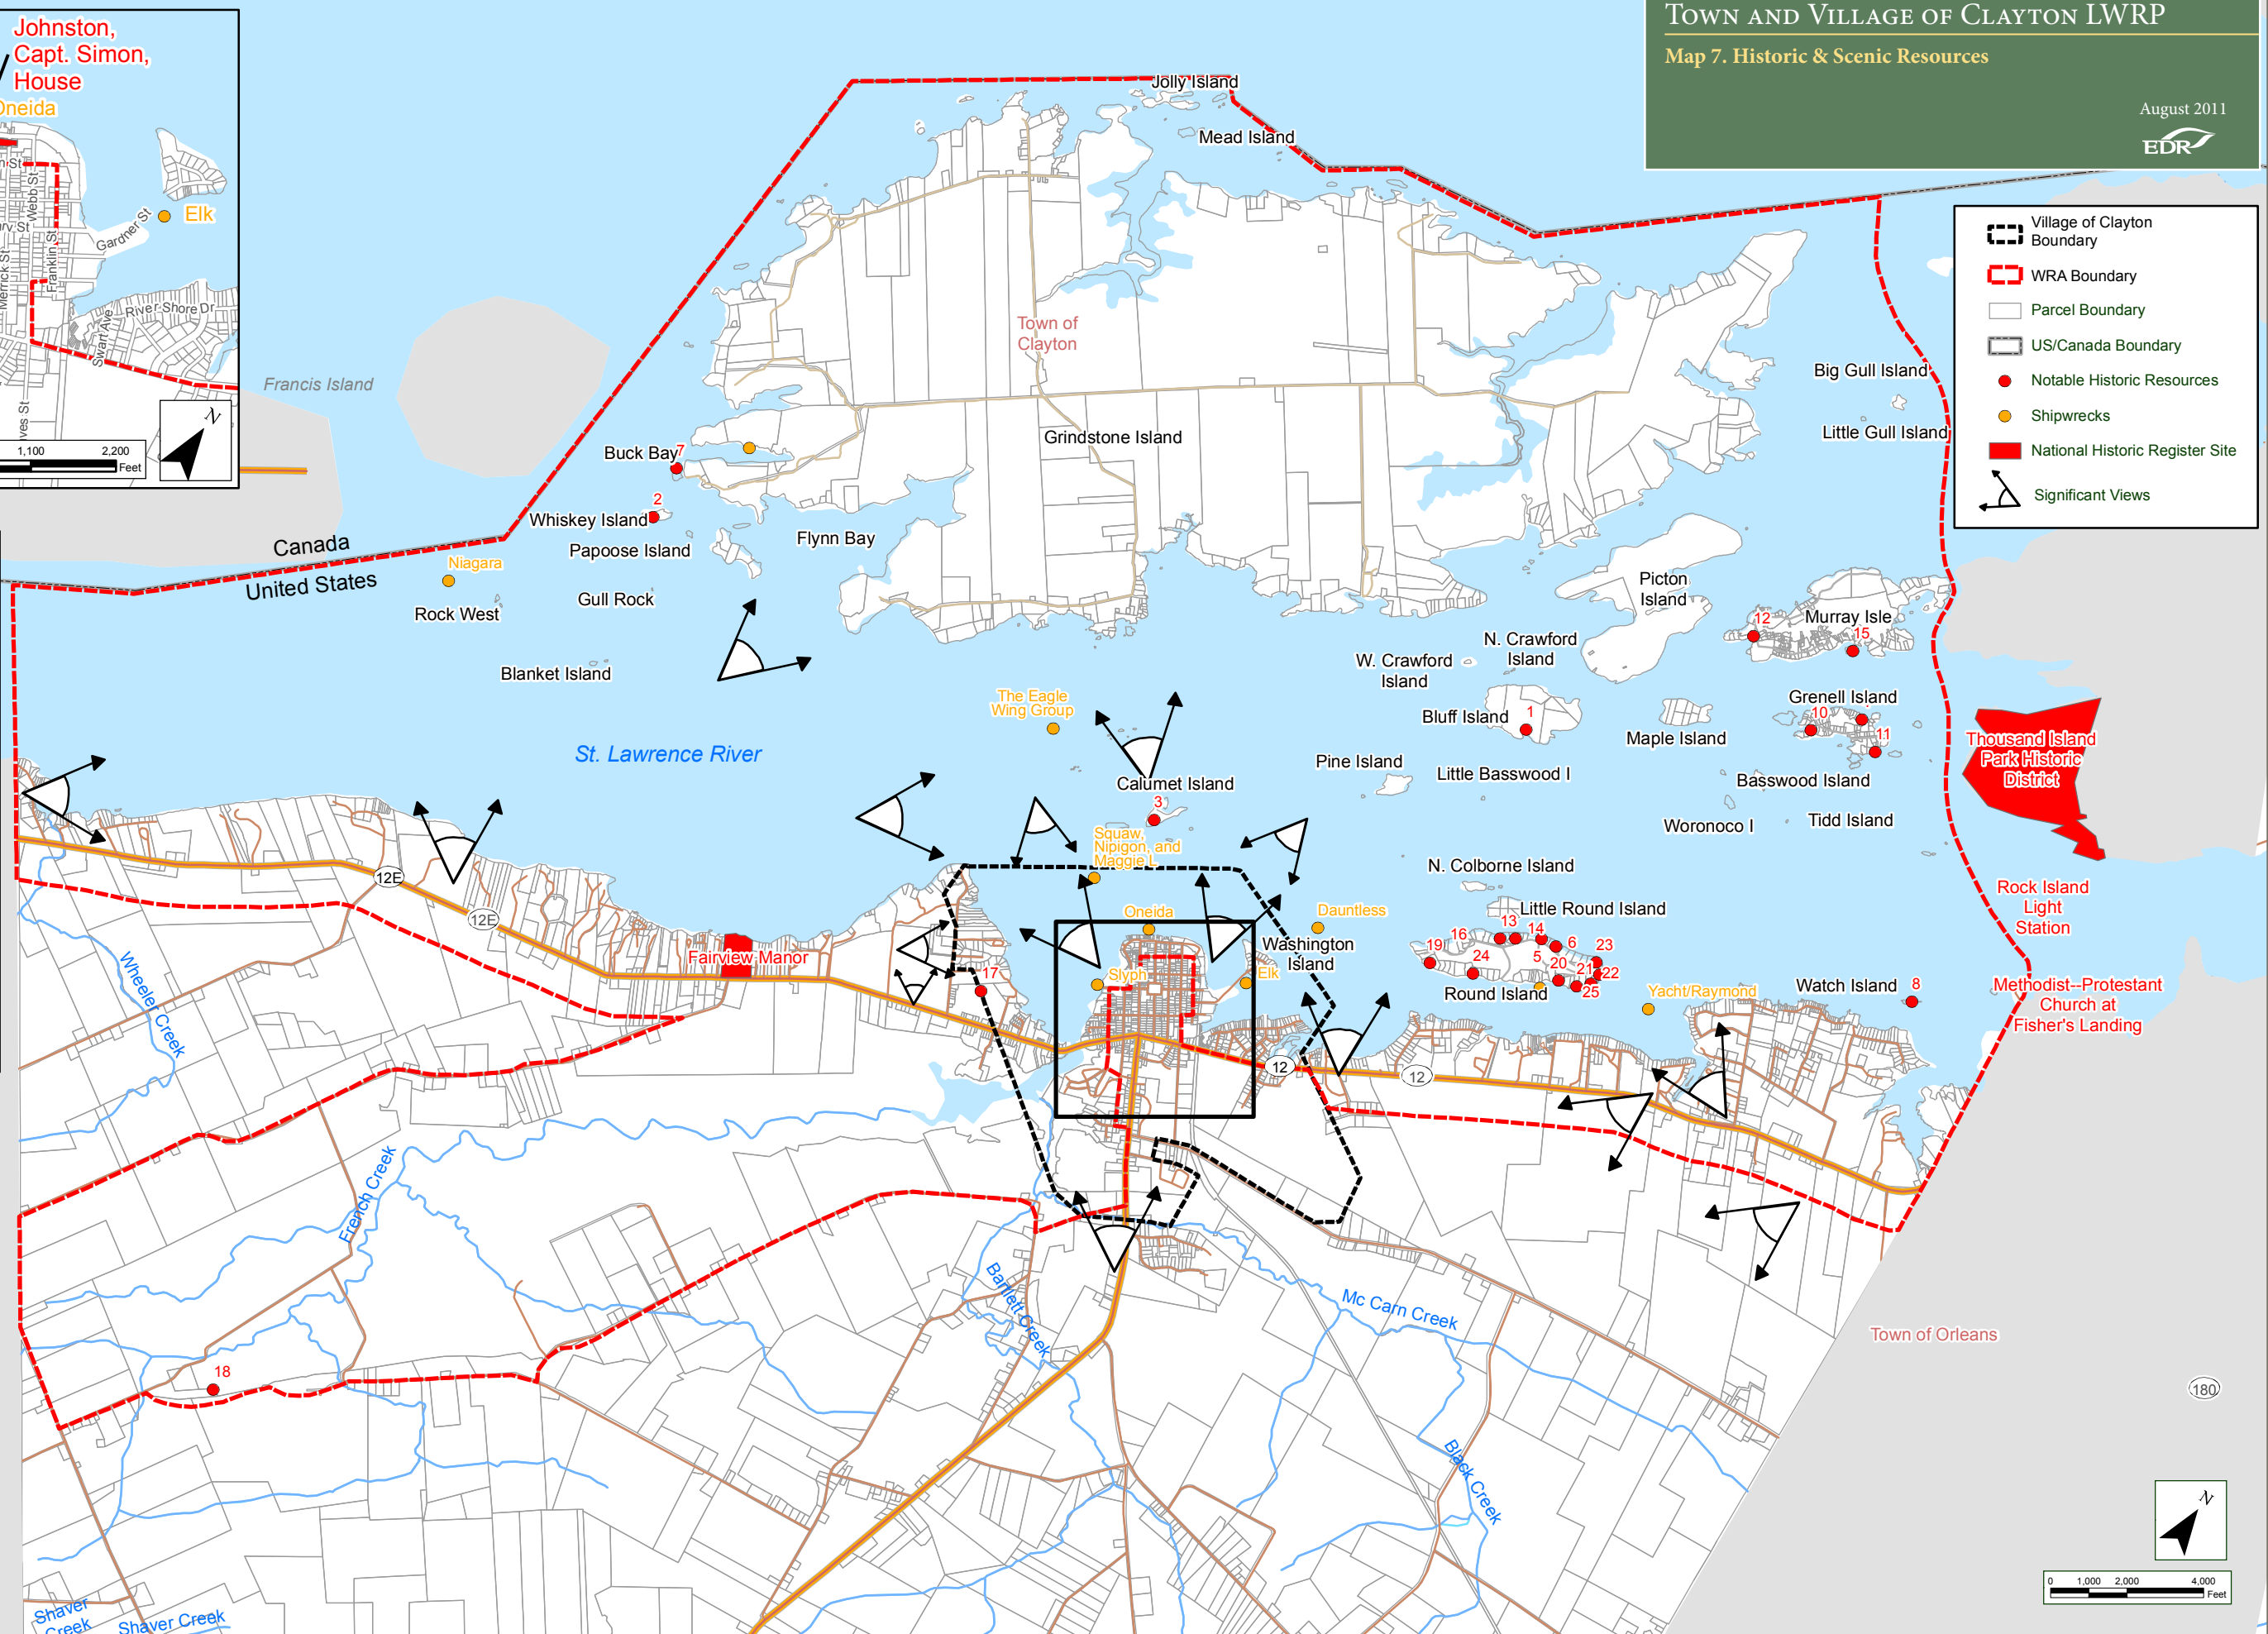

CLAYTON VILLAGE CENTER

Legend

- Village of Clayton Boundary
- WRA Boundary
- Parcel Boundary
- US/Canada Boundary
- Notable Historic Resources
- Shipwrecks
- National Historic Register Site
- Significant Views

1. Tomaivoli Cottage
2. Boyer Summer Home
3. Marina and Summer Homes
4. Hummel Castle
5. Frontenac Post Office
6. Gray Summer Home
7. Churchill Cottage
8. McHenry Summer Home
9. Dr. Bouryea Summer House
10. Scott Summer Home
11. Holden Summer Home
12. Neary Cottage
13. "Carpe Diem"
14. The Yacht Club
15. Russell Summer Home
16. Summer Home
17. Home
18. Comins Home
19. Rivercraft
20. Hart Summer Home
21. Parker Summer Home
22. Marean Summer Home
23. Dixie Cottage
24. "Brun Arche"
25. Kettell Summer Home

This map was prepared for the New York State Department of State with funds provided under Title 11 of the Environmental Protection Fund.