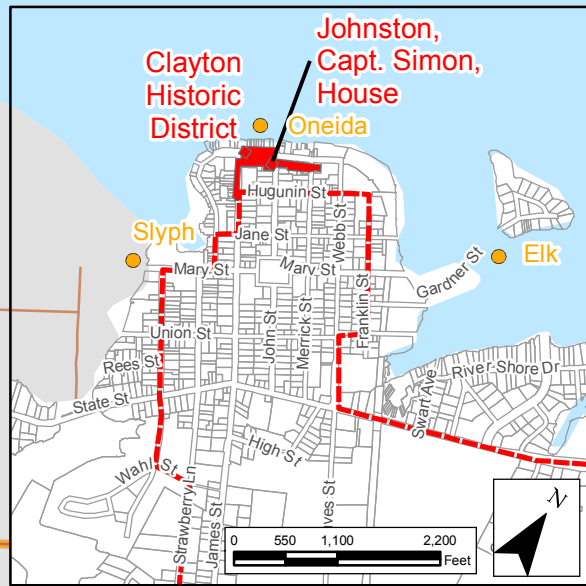

CLAYTON VILLAGE CENTER

Legend

- Village of Clayton Boundary
- WRA Boundary
- Parcel Boundary
- US/Canada Boundary
- Notable Historic Resources
- Shipwrecks
- National Historic Register Site
- Significant Views

1. Tomaivoli Cottage
2. Boyer Summer Home
3. Marina and Summer Homes
4. Hummel Castle
5. Frontenac Post Office
6. Gray Summer Home
7. Churchill Cottage
8. McHenry Summer Home
9. Dr. Bouryea Summer House
10. Scott Summer Home
11. Holden Summer Home
12. Neary Cottage
13. "Carpe Diem"
14. The Yacht Club
15. Russell Summer Home
16. Summer Home
17. Home
18. Comins Home
19. Rivercraft
20. Hart Summer Home
21. Parker Summer Home
22. Marean Summer Home
23. Dixie Cottage
24. "Brun Arche"
25. Kettell Summer Home

This map was prepared for the New York State Department of State with funds provided under Title 11 of the Environmental Protection Fund.