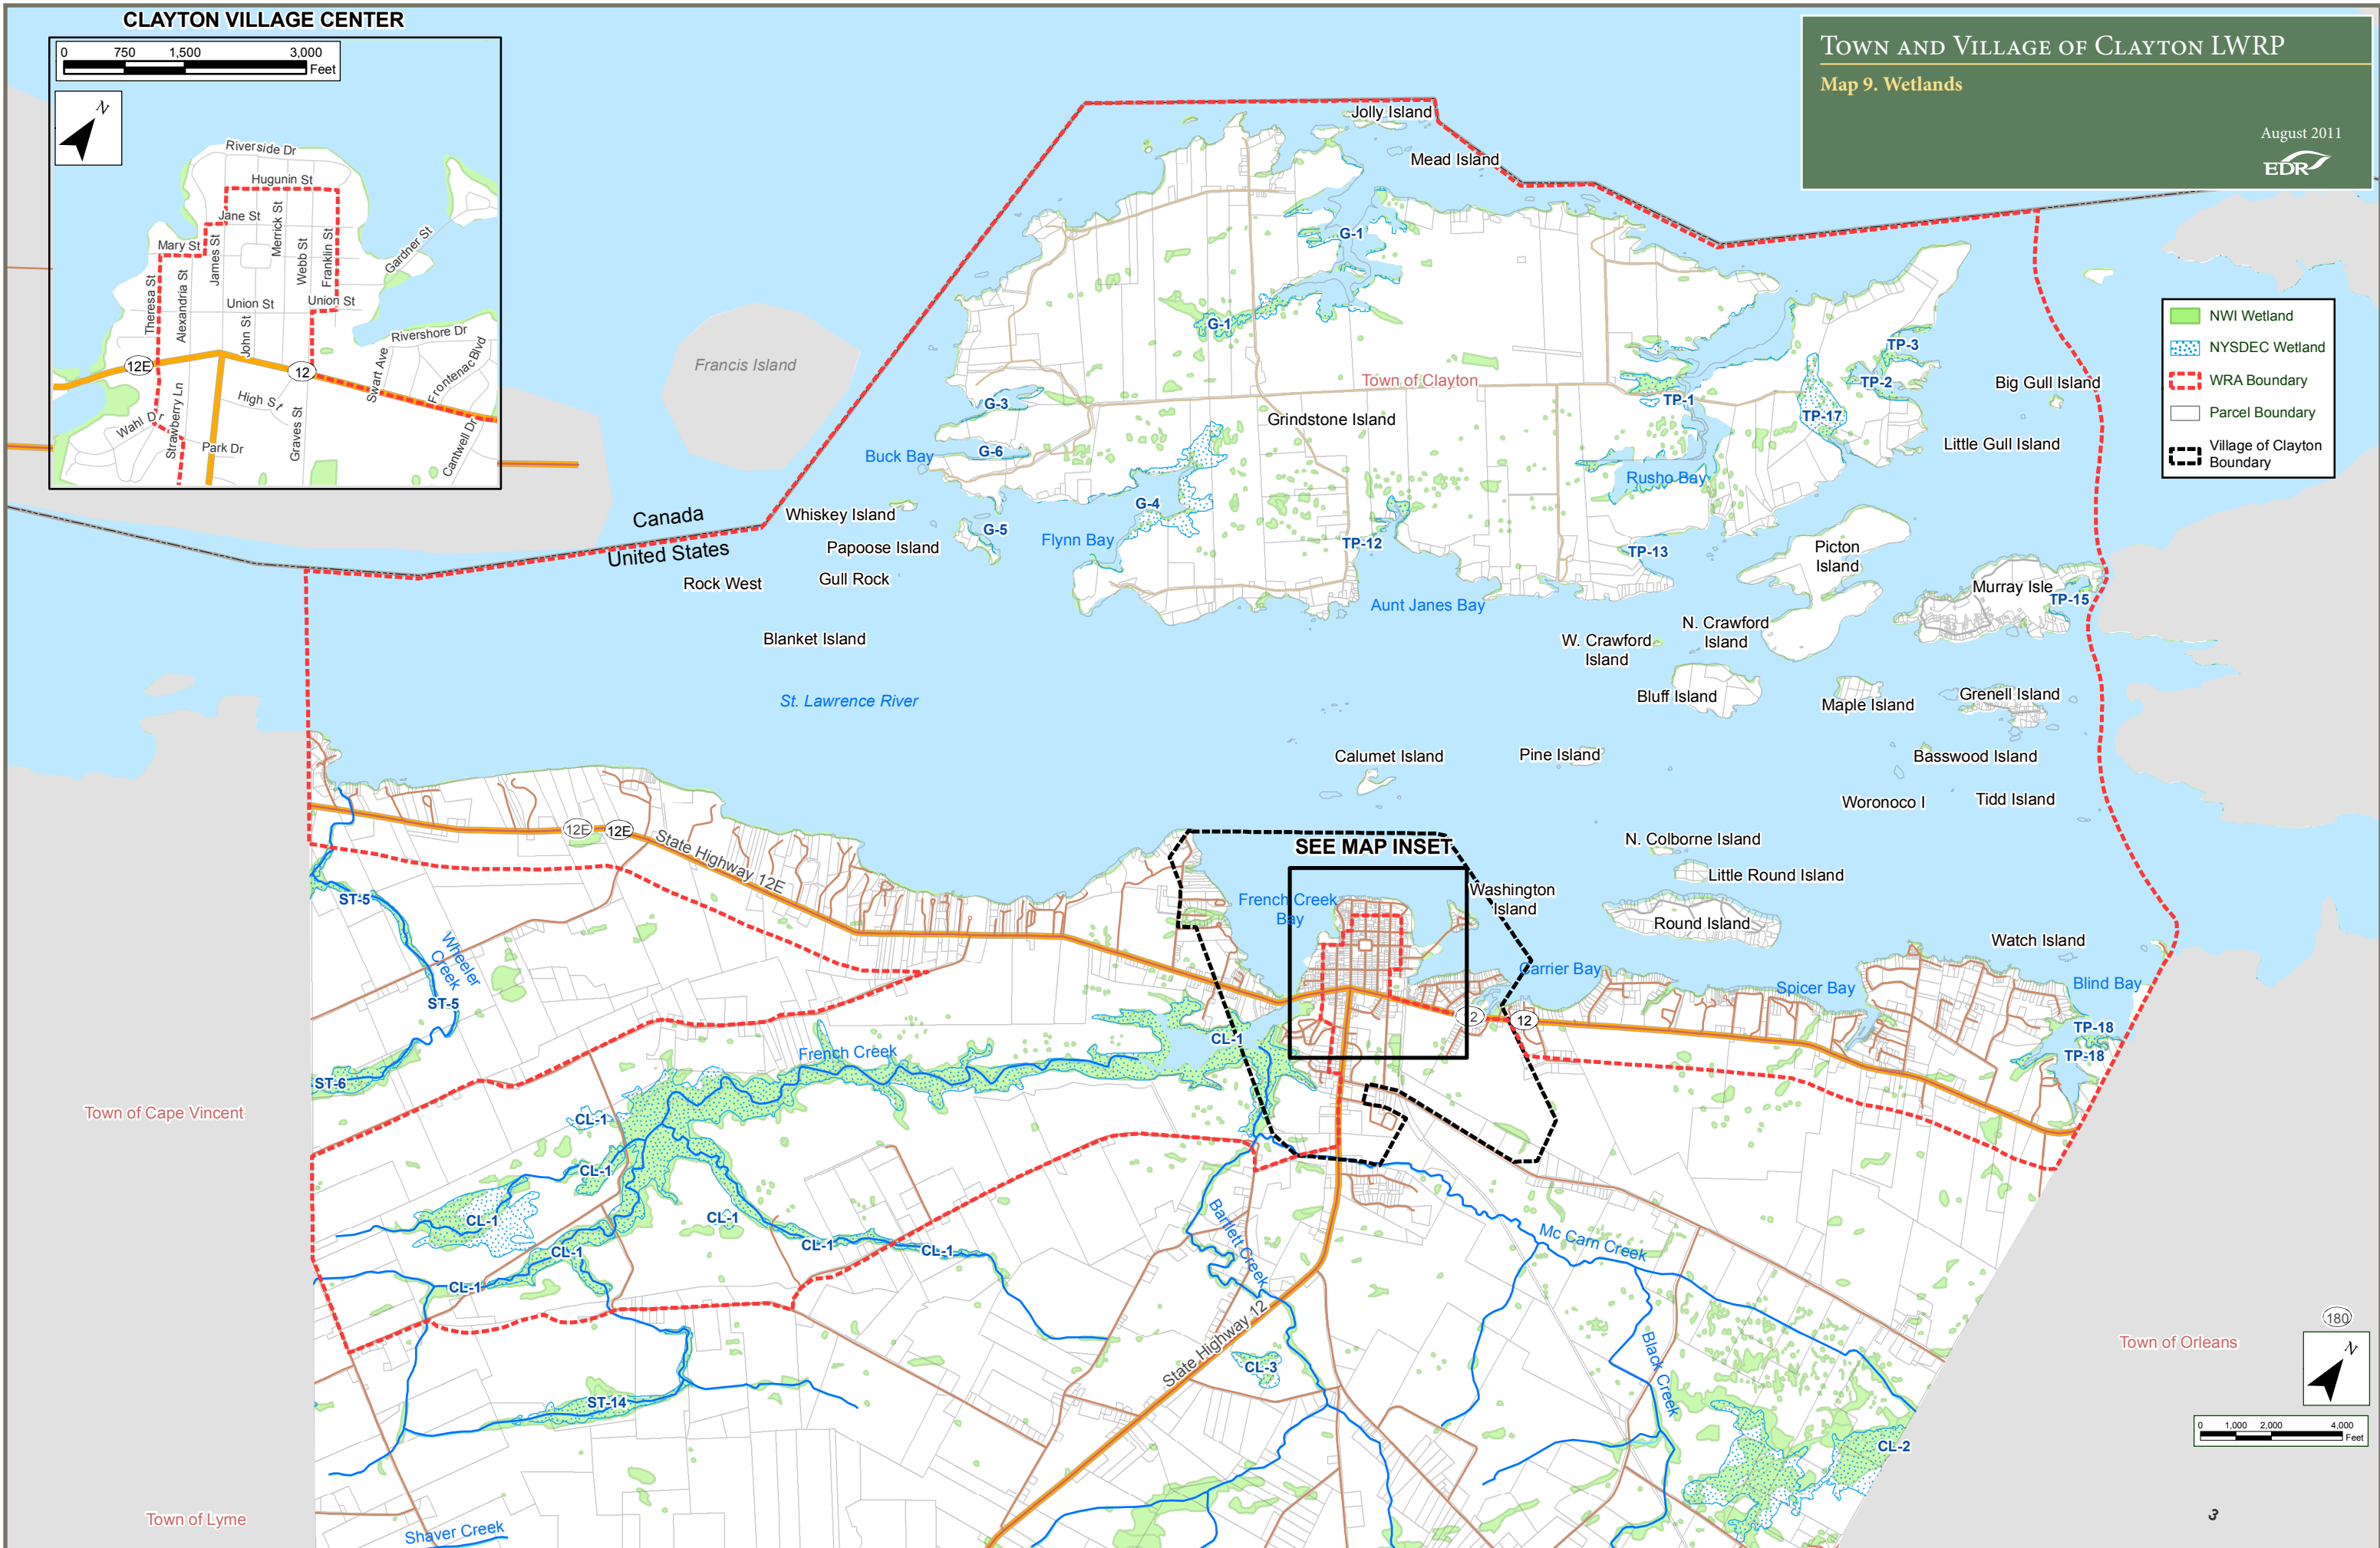

CLAYTON VILLAGE CENTER

TOWN AND VILLAGE OF CLAYTON LWRP
 Map 9. Wetlands
 August 2011
 EDR

- NWI Wetland
- NYSDEC Wetland
- WRA Boundary
- Parcel Boundary
- Village of Clayton Boundary

SEE MAP INSET

This map was prepared for the New York State Department of State with funds provided under Title 11 of the Environmental Protection Fund.