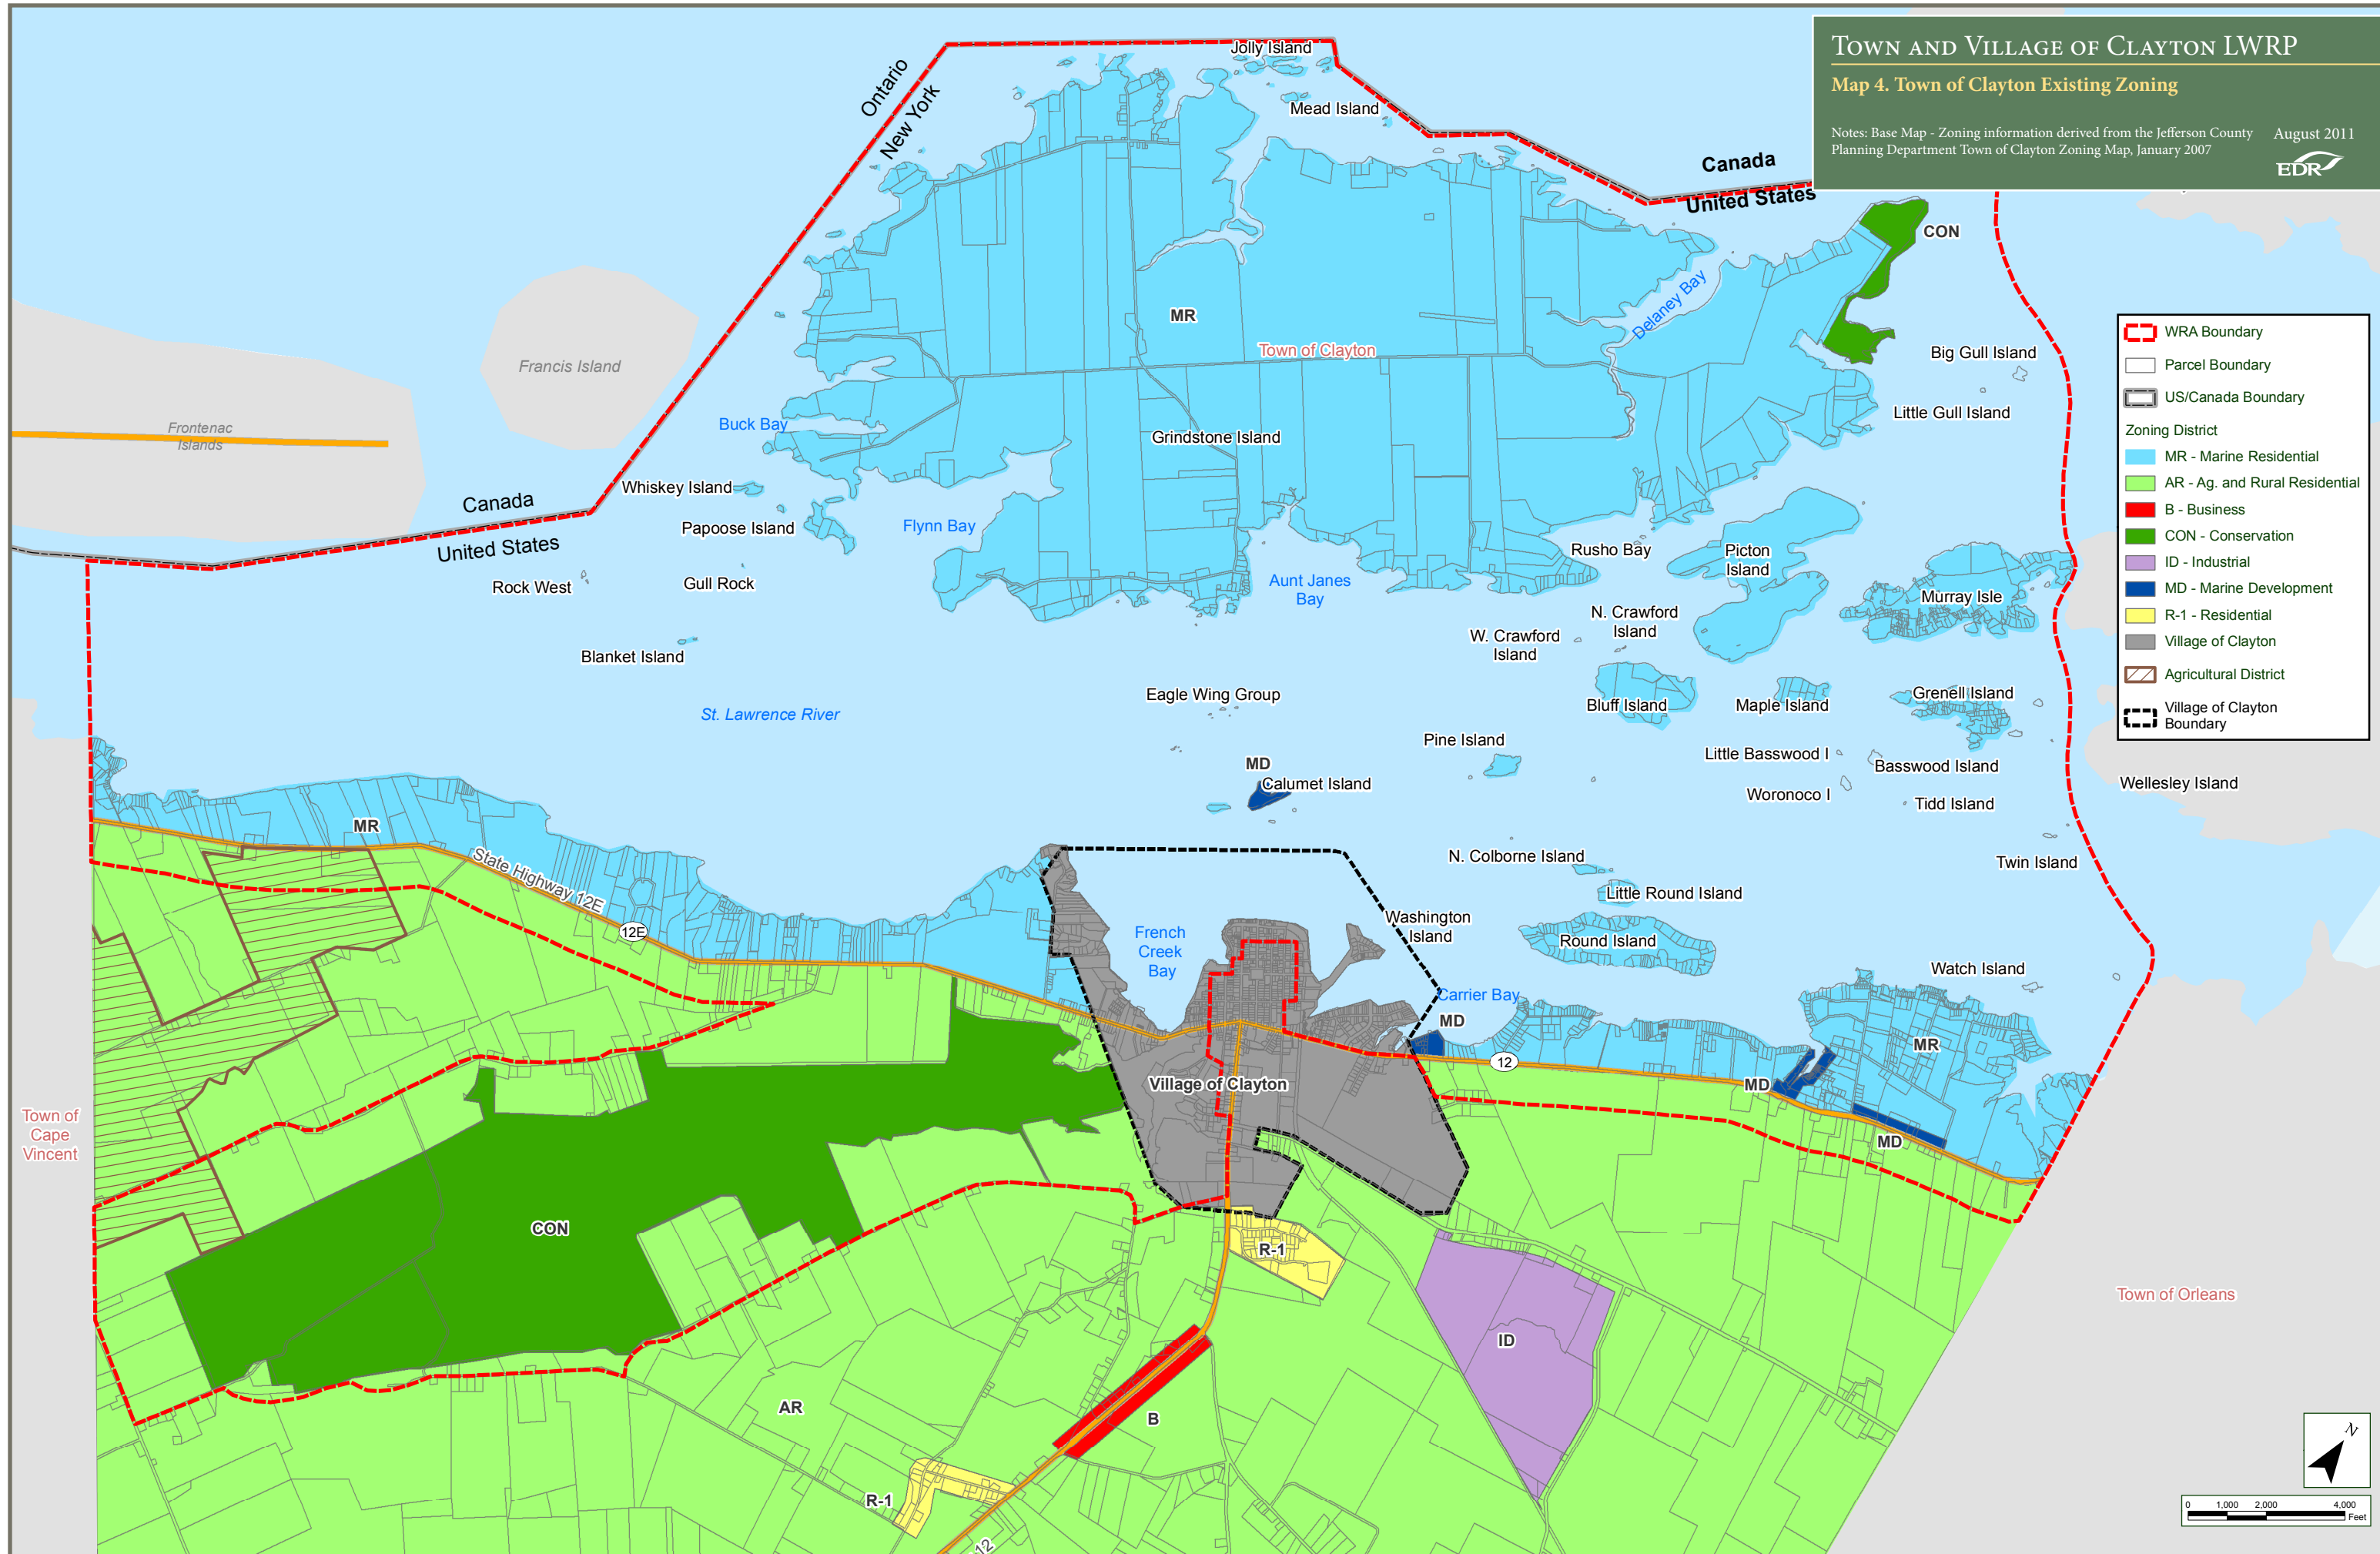

TOWN AND VILLAGE OF CLAYTON LWRP

Map 4. Town of Clayton Existing Zoning

Notes: Base Map - Zoning information derived from the Jefferson County Planning Department Town of Clayton Zoning Map, January 2007 August 2011

Legend

- WRA Boundary
- Parcel Boundary
- US/Canada Boundary
- Zoning District
 - MR - Marine Residential
 - AR - Ag. and Rural Residential
 - B - Business
 - CON - Conservation
 - ID - Industrial
 - MD - Marine Development
 - R-1 - Residential
 - Village of Clayton
 - Agricultural District
 - Village of Clayton Boundary

This map was prepared for the New York State Department of State with funds provided under Title 11 of the Environmental Protection Fund.