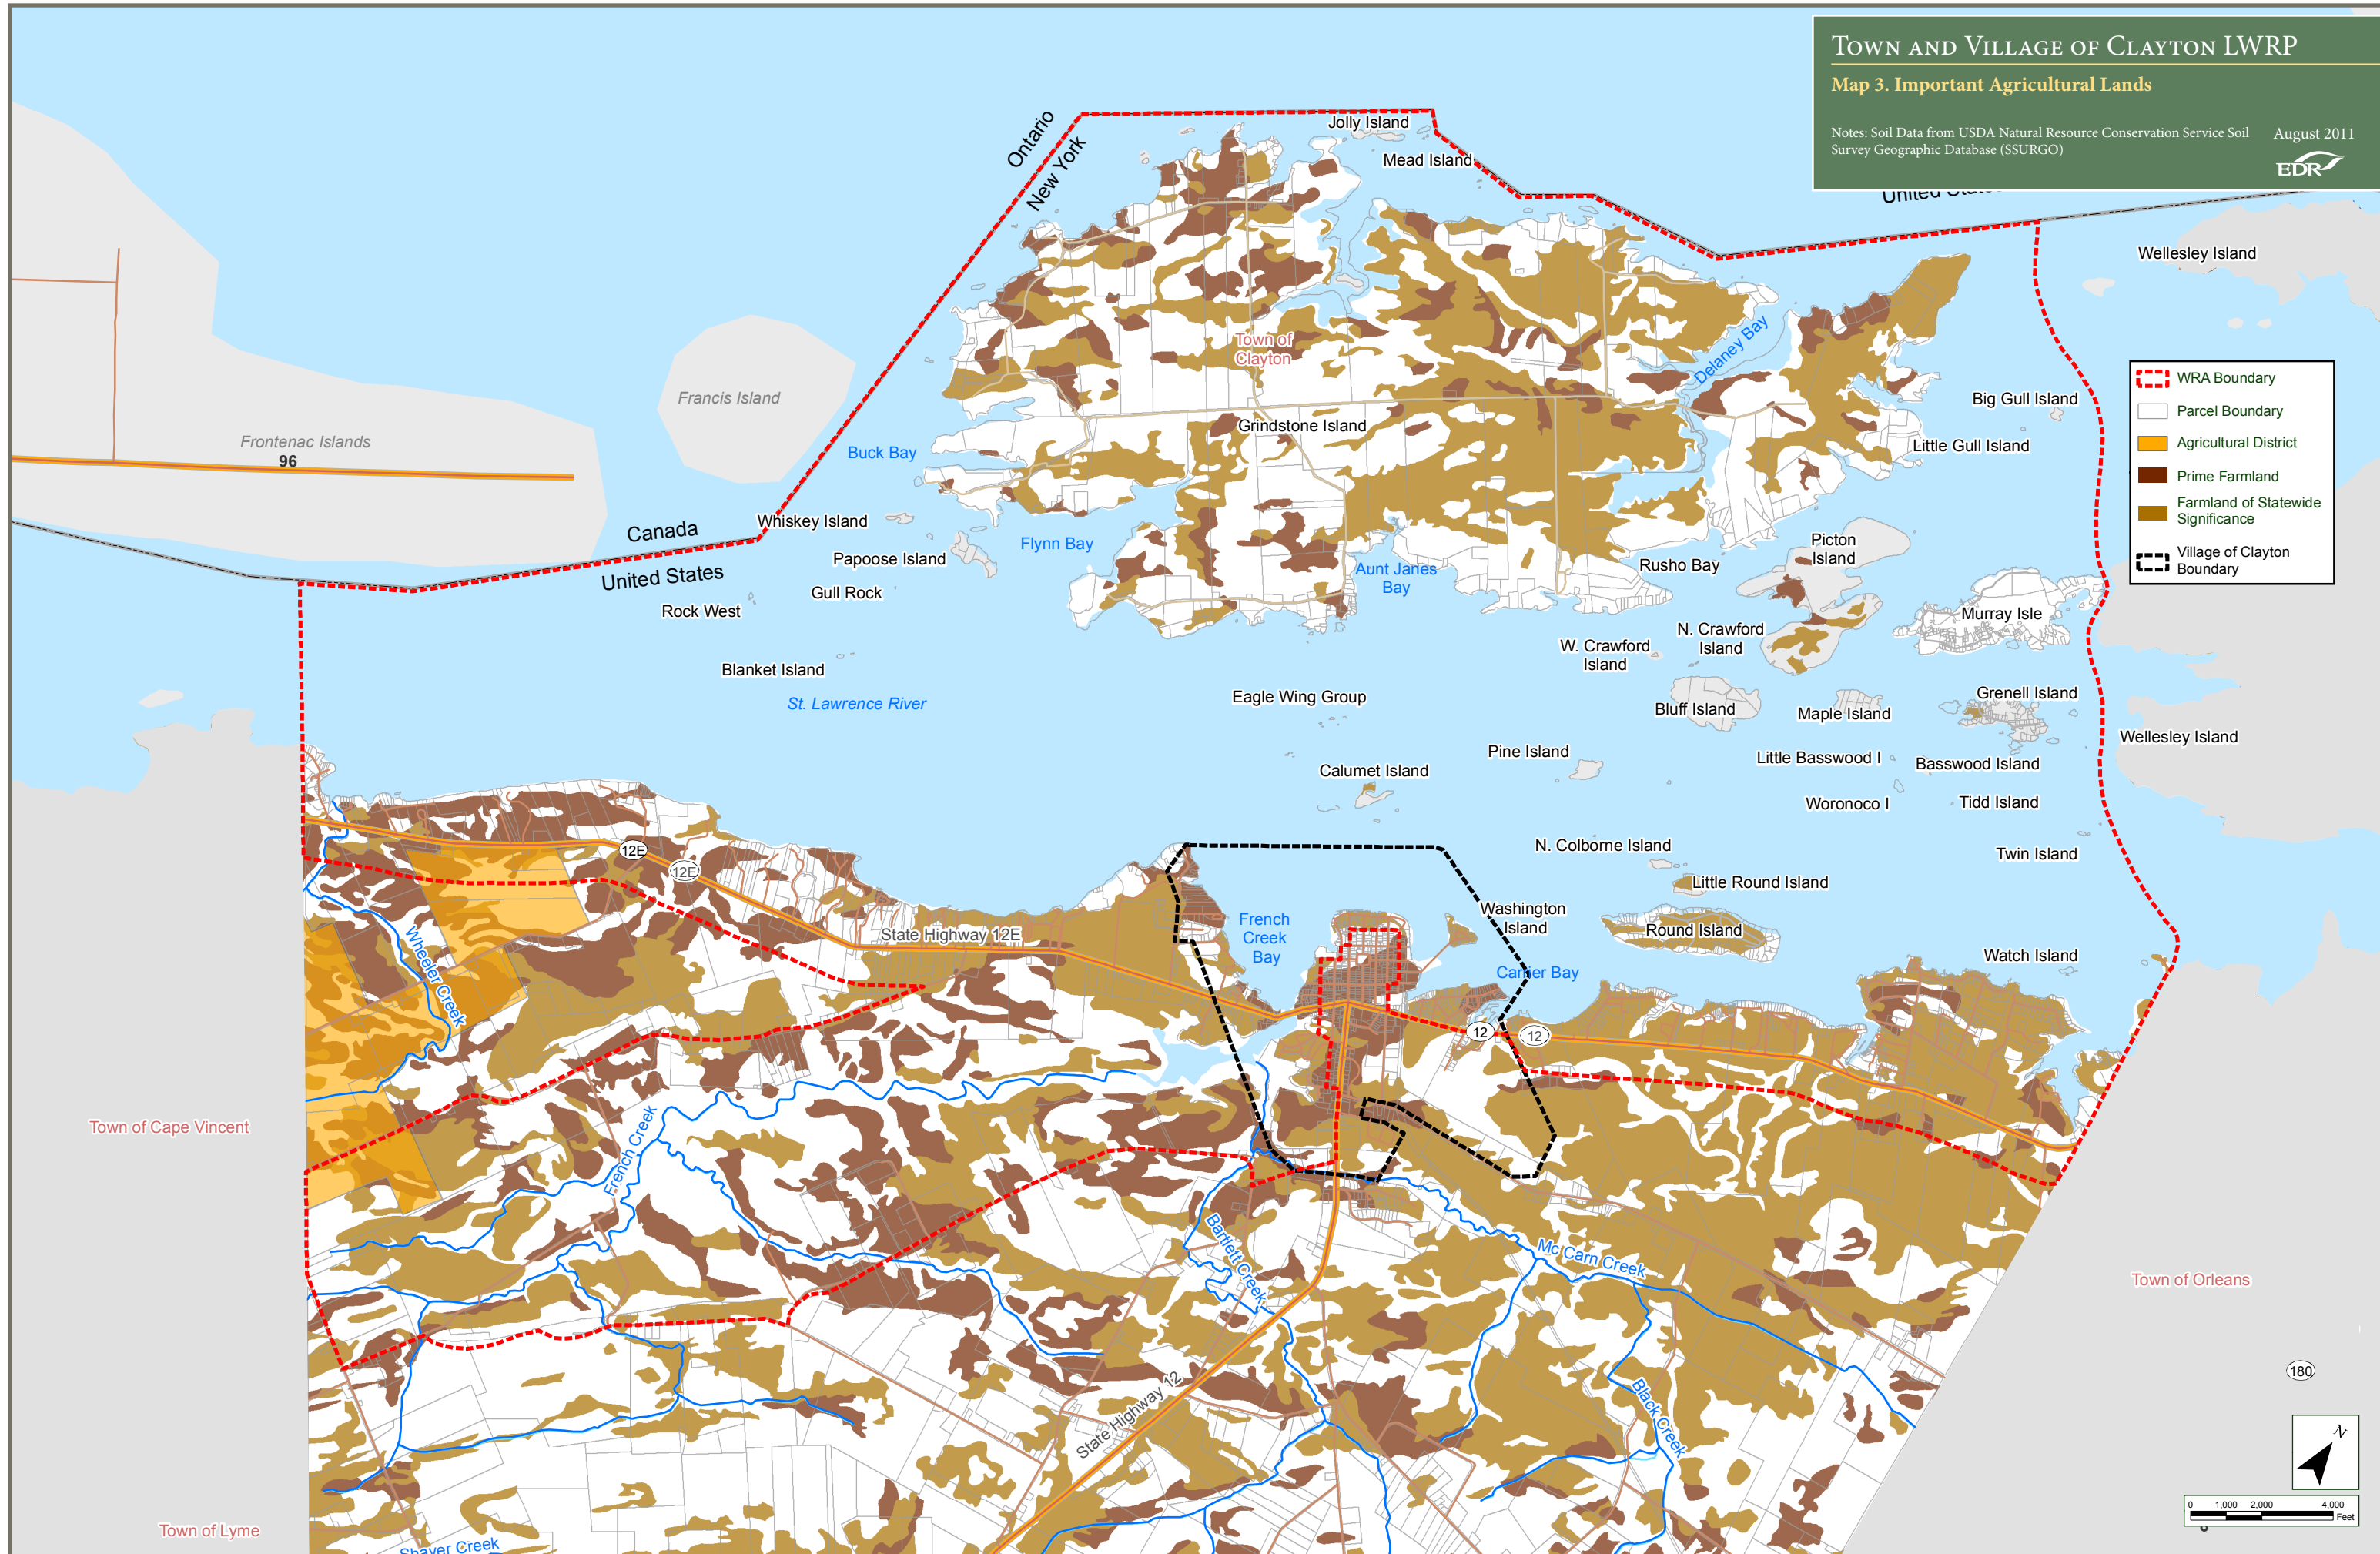

TOWN AND VILLAGE OF CLAYTON LWRP

Map 3. Important Agricultural Lands

Notes: Soil Data from USDA Natural Resource Conservation Service Soil Survey Geographic Database (SSURGO) August 2011

This map was prepared for the New York State Department of State with funds provided under Title 11 of the Environmental Protection Fund.